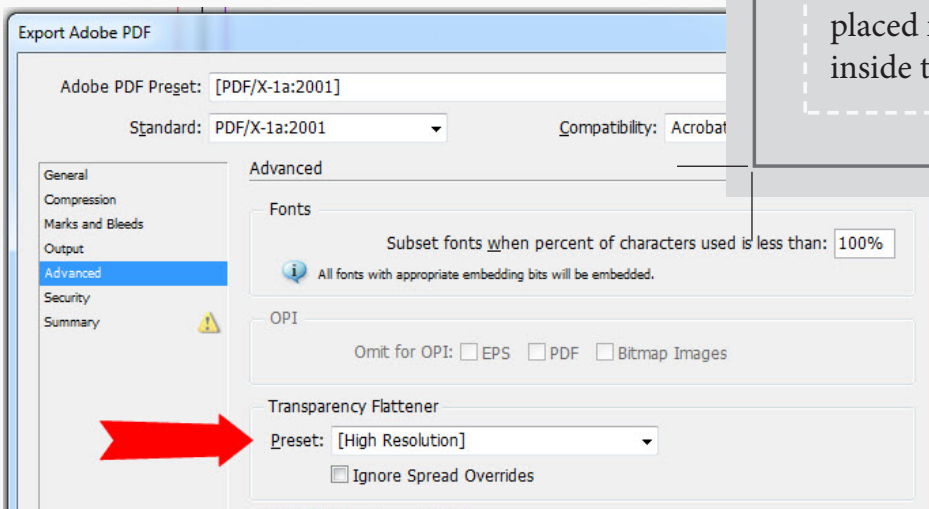

PDF PRESET before uploading to:

**ads.aller.com**

Cropmarks →

+ 5 mm bleed →  
on all sides

GENERAL: **PDF VERSION 1.3**

ADVANCED: **HIGH RESOLUTION**

**Images** min. resolution  
**300 DPI**

All text and images must be  
placed minimum 10 mm  
inside the bleed marks